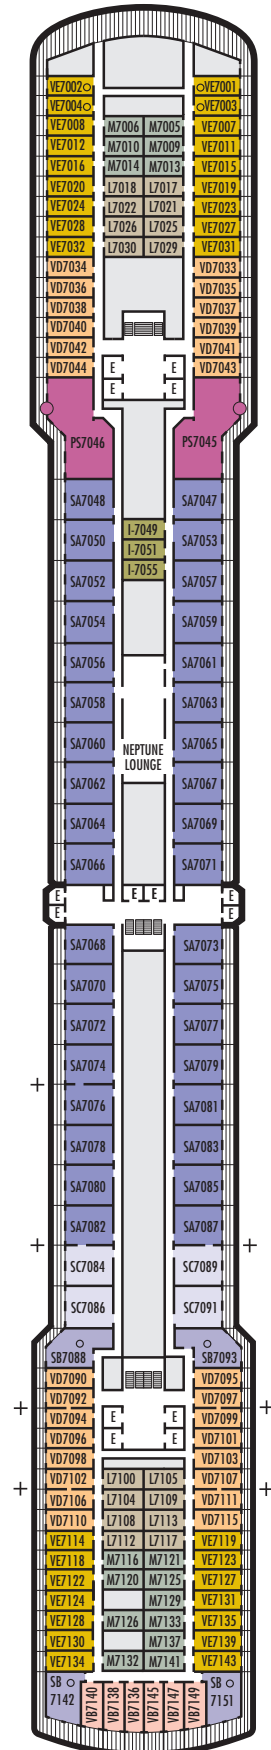

For more information regarding accessibility features on our ships please visit the [Accessibility](#) section of our website.

Rotterdam Deck