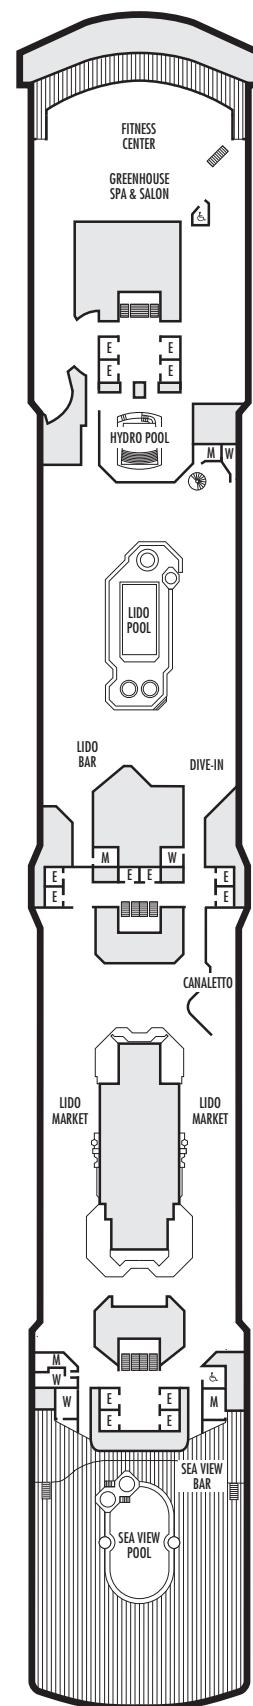

For more information regarding accessibility features on our ships please visit the [Accessibility](#) section of our website.

Lido Deck