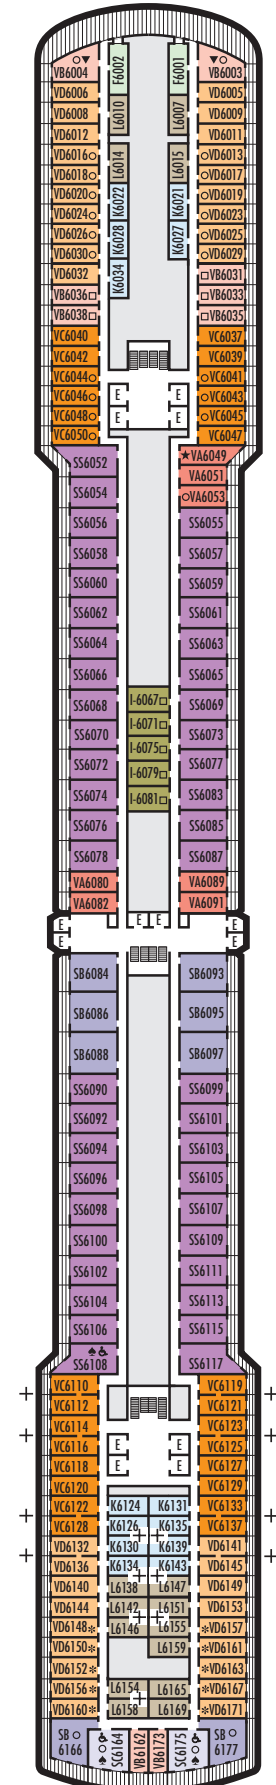

For more information regarding accessibility features on our ships please visit the [Accessibility](#) section of our website.