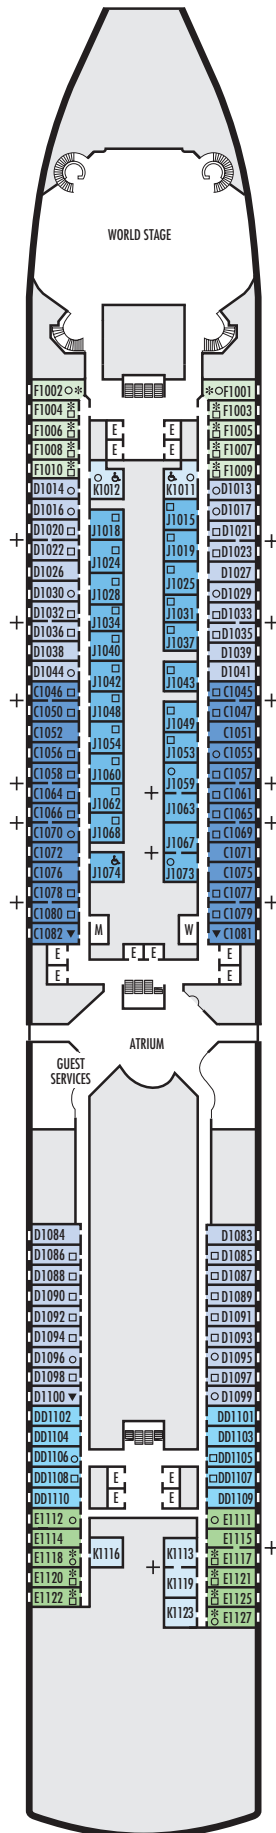

For more information regarding accessibility features on our ships please visit the [Accessibility](#) section of our website.

DECK 1—MAIN DECK Staterooms 1001–1127

Main Deck