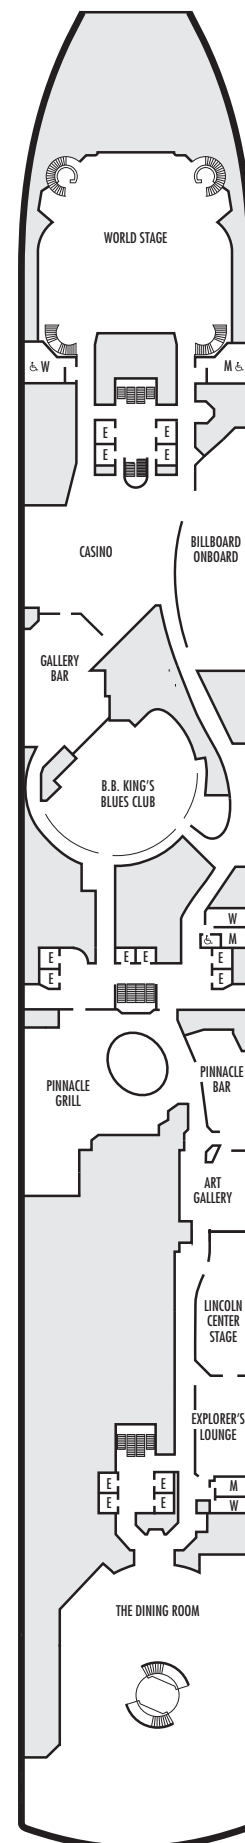

For more information regarding accessibility features on our ships please visit the [Accessibility](#) section of our website.

Lower Promenade Deck