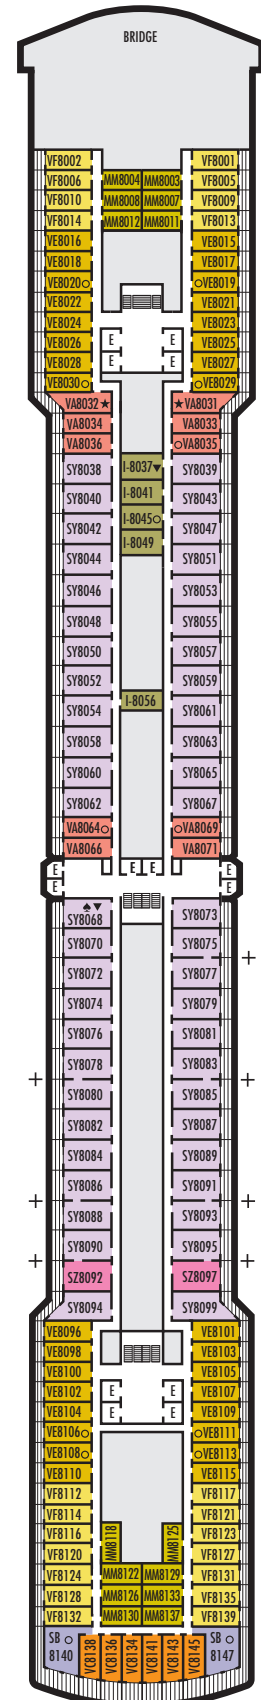

For more information regarding accessibility features on our ships please visit the [Accessibility](#) section of our website.

Navigation Deck