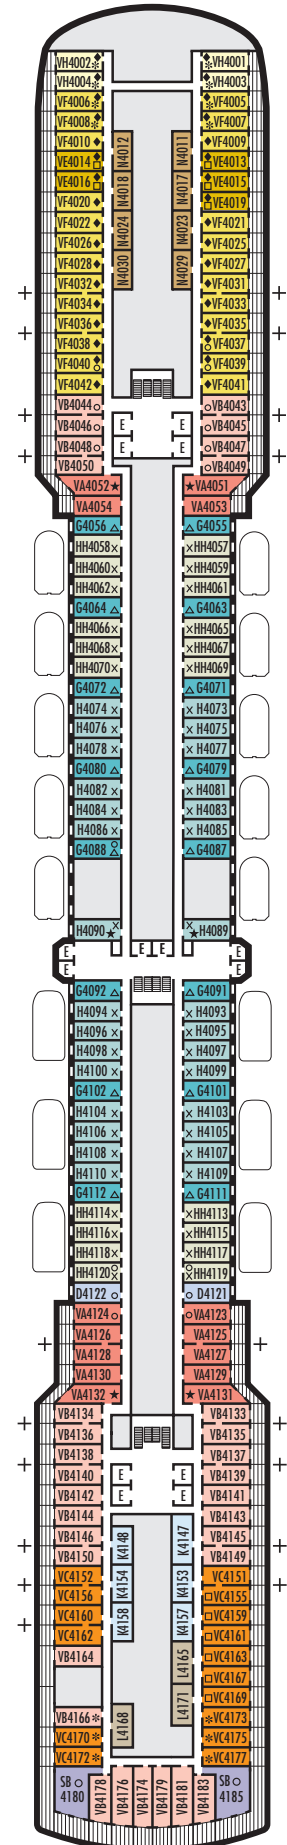

For more information regarding accessibility features on our ships please visit the [Accessibility](#) section of our website.