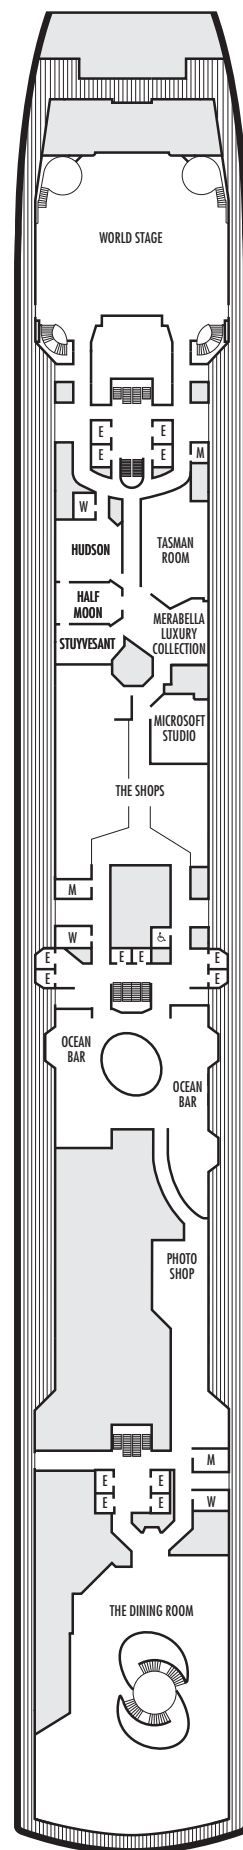

For more information regarding accessibility features on our ships please visit the [Accessibility](#) section of our website.

Promenade Deck