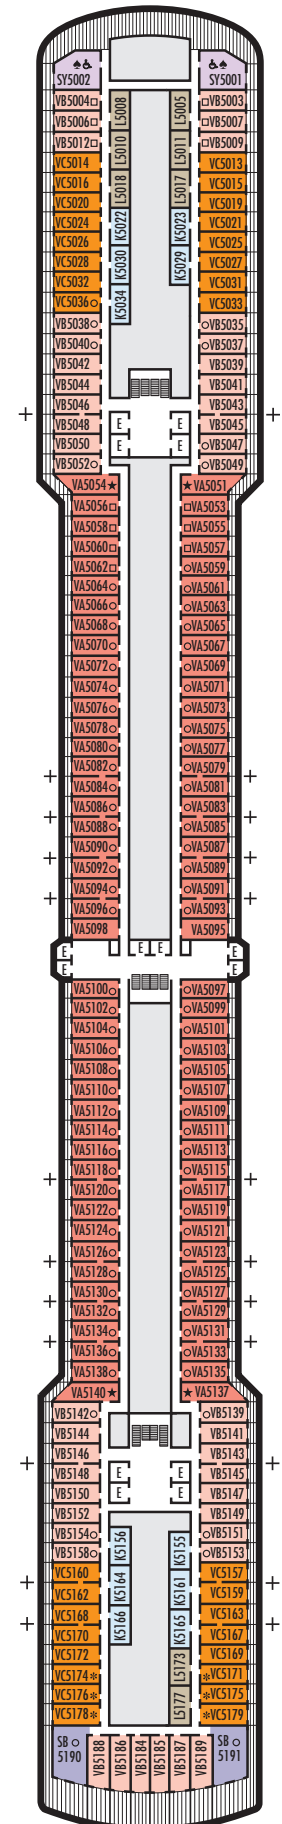

EFFECTIVE AFTER JANUARY 16, 2020

WESTERDAM

DECK PLANS & STATEROOMS

The deck plans are color-coded by category of stateroom, and the category letter precedes the stateroom number in each room. All staterooms are equipped with interactive LED television with On Demand movies, programming and multichannel music; mini-bar; mini-safe; data port; telephone.

Important Note: Not all staterooms within each category have the same furniture configuration and/or facilities. Appropriate symbols within the rooms on the deck plans describe differences from the stateroom descriptions below. All information is subject to change.

VERANDAH SUITES

SB

Neptune Suites: 2 lower beds convertible to 1 king-size bed, bathroom with dual sink vanity, full-size whirlpool bath & shower & additional shower stall, large sitting area, dressing room, private verandah, 1 sofa bed for 2 persons, floor-to-ceiling windows.
Approximately 500–712 sq. ft. including verandah.

SY

Signature Suites: 2 lower beds convertible to 1 queen-size bed, bathroom with dual sink vanity, full-size whirlpool bath & shower & additional shower stall, large sitting area, private verandah, 1 sofa bed for 1 person, floor-to-ceiling windows.
Approximately 372–384 sq. ft. including verandah.

VERANDAH STATEROOMS

VA VB VC

Verandah: 2 lower beds convertible to 1 queen-size bed, bathtub & shower, sitting area, private verandah, floor-to-ceiling windows.
Approximately 212–359 sq. ft. including verandah.

INTERIOR STATEROOMS

K

Large or Standard: 2 lower beds convertible to 1 queen-size bed, shower.
Approximately 151–233 sq. ft.

L

Standard: 2 lower beds convertible to 1 queen-size bed, shower.
Approximately 151–233 sq. ft.

STATEROOM SYMBOL LEGEND