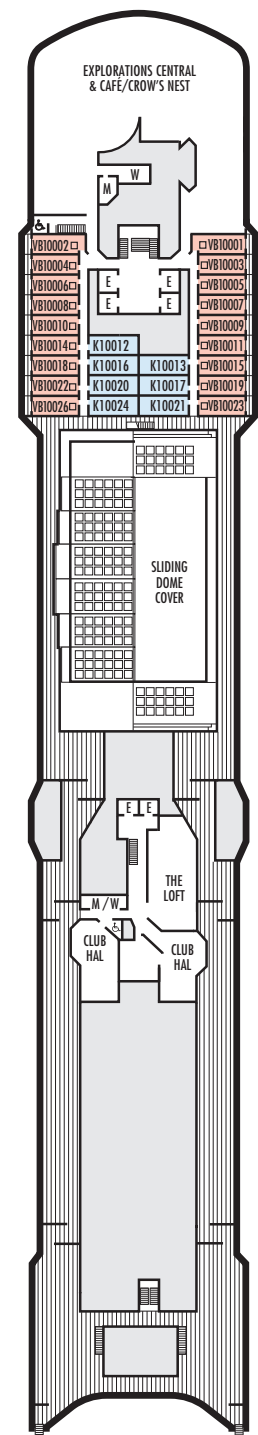

For more information regarding accessibility features on our ships please visit the [Accessibility](#) section of our website.

Observation Deck